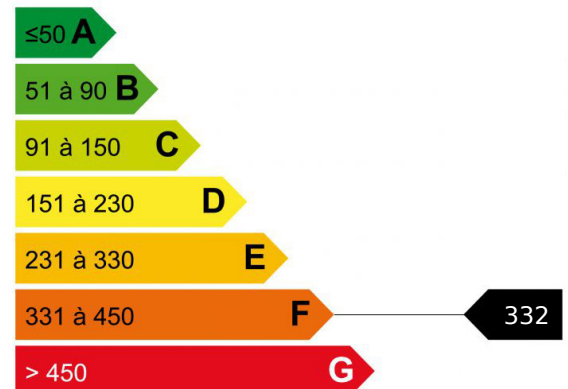

Lovely one-bedroom apartment with panoramic sea views in Sainte-Maxime

169 900 €
Référence 2882966
Sainte-Maxime
2 pièces
26.46 m²

Prestations

Electric awnings, Outdoor lighting, Disabled access, Swimming pool

This beautiful one-bedroom apartment of almost 27 m² near the beach of La Nartelle in Sainte-Maxime, is located on the ground level in a closed facility, it consists of one bedroom, bathroom with shower and toilet, living room with kitchenette and access to a terrace with panoramic sea views. The bathroom and kitchen were completely renovated in 2017.

Logement économe

Logement énergivore

Faible émission de GES

Forte émission de GES